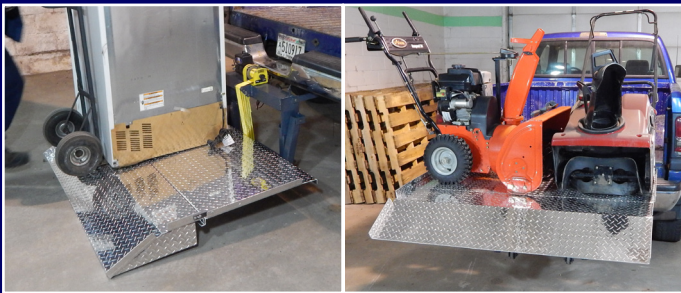

Pit Bull - Lift Gate

Pit Bull - Terrain Lift

We have engineered the best possible hitch lift for you. Our hitch lifts solve most common issues associated with getting heavy objects into the back of your truck.

We have engineered the best possible hitch lifts for you. Our lifts solve most common issues associated with getting heavy objects into the back of your truck.

Pit Bull - Lift Gate

Pit Bull - Terrain Lift

The Pit Bull Lift Gate

This lift gate can replace your tail gate and performs the duties needed to get heavy objects into your truck. No more backbreaking pain or calling the neighbor for help.

- The Pit Bull heavy duty full-size rugged diamond plate lift gate with 12 volt DC motor has a lifting capacity of 800 pounds
- Fits a two inch standard receiver
- True remote operation with handset having no cables connected to motor like all others
- Fold up ramp and platform for use as tailgate
- Attach and remove from vehicle in minutes
- Separates into two easily moveable parts in seconds
- Heavy duty rollers with pull bar to easily move from vehicle to vehicle or from vehicle to garage

- The Pit Bull heavy duty full-size rugged diamond plate lift gate with 12 volt DC motor has a lifting capacity of 1,200 pounds
- Fits a two inch standard receiver
- True remote operation with handset having no cables connected to motor like all others
- Extends your truck bed
- Attach and remove from vehicle in minutes
- Separates into two easily moveable parts in seconds
- Heavy duty rollers to easily move from vehicle to vehicle or from vehicle to garage