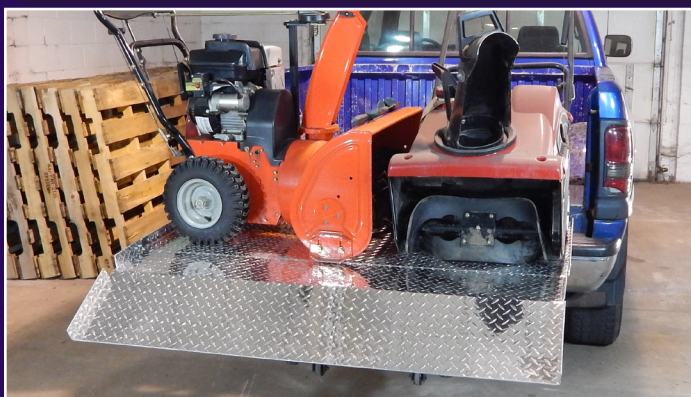

The Pit Bull Lift Gate

This lift gate can replace your tail gate and performs the duties needed to get heavy objects into your truck. No more backbreaking pain or calling the neighbor for help.

- The Pit Bull heavy duty full-size rugged diamond plate lift gate with 12 volt DC motor has a lifting capacity of 800 pounds
- Fits a two inch standard receiver
- True remote operation with handset having no cables connected to motor like all others
- Fold up ramp and platform for use as tailgate
- Attach and remove from vehicle in minutes
- Separates into two easily moveable parts in seconds
- Heavy duty rollers with pull bar to easily move from vehicle to vehicle or from vehicle to garage

Model	Lift Capacity	Platform/Ramp size	Platform/Ramp wt.	Base wt.
pb18h3	800 lbs	57" X 44"	39 lbs	155 lbs